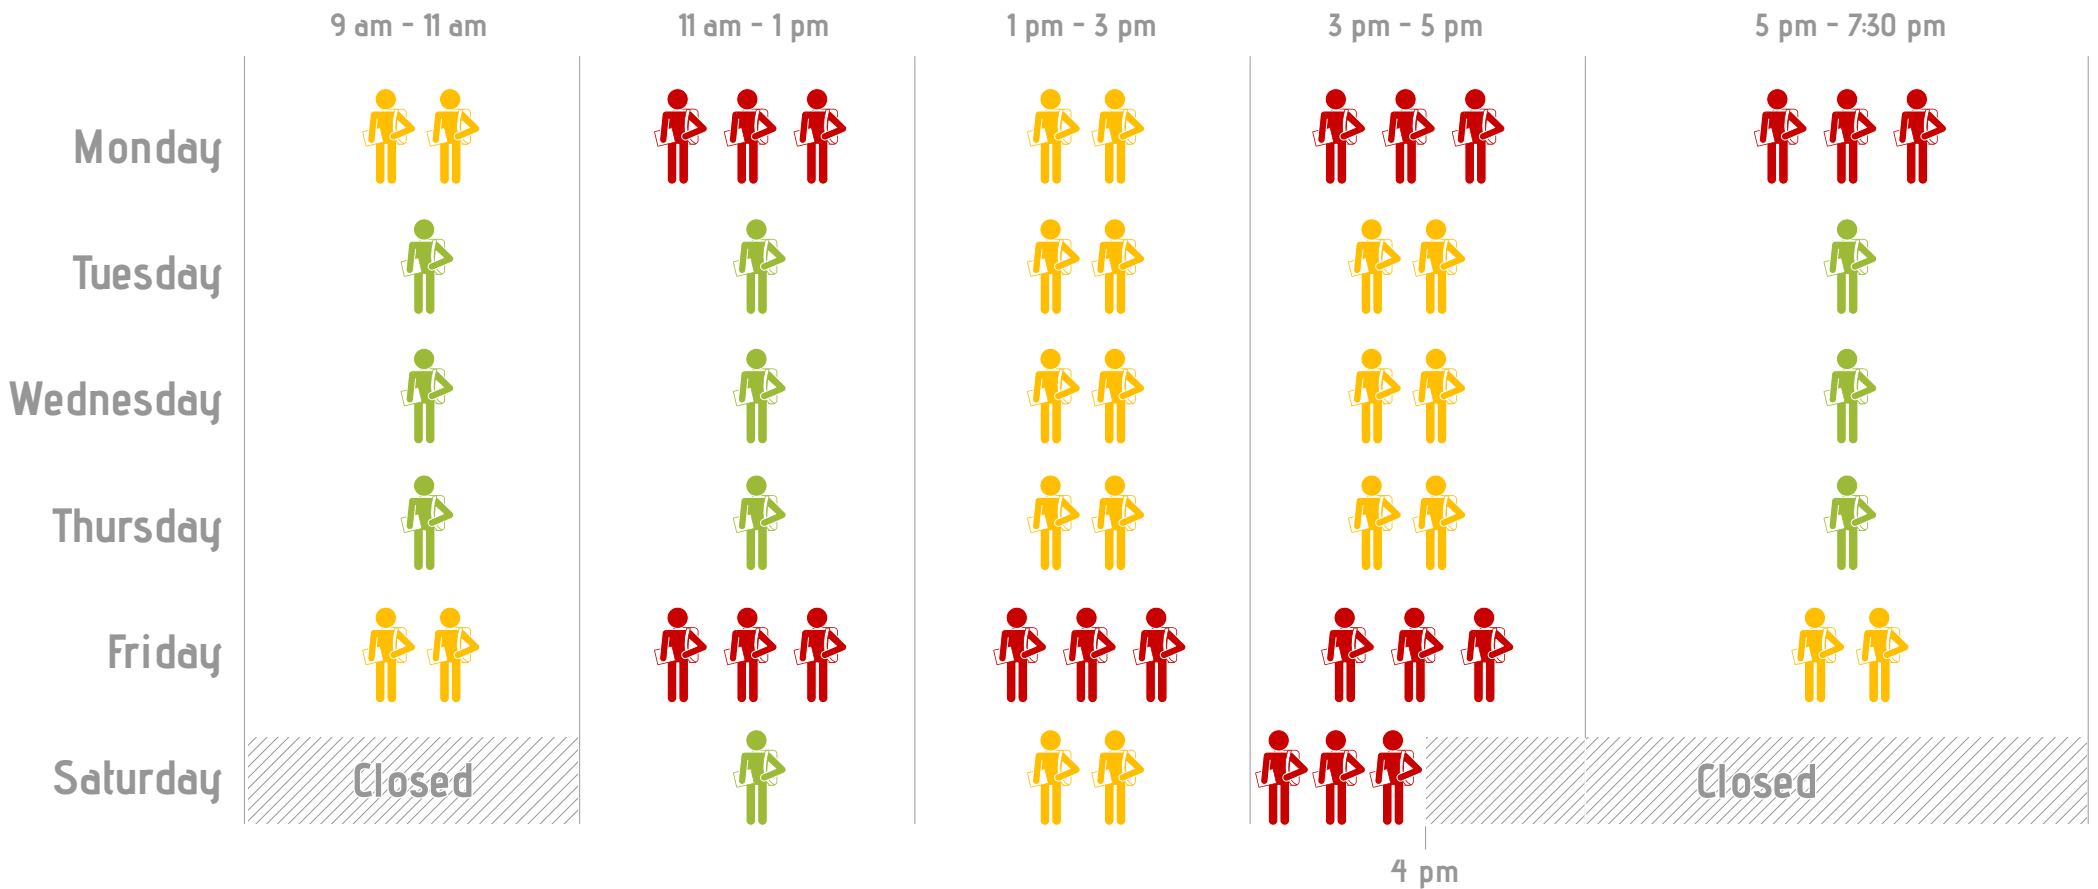

Groupe CFILC Paris

If you want to call and visit us,
come during the green hours !

your waiting time : -10min. From 10 to 30 min. +30 min.